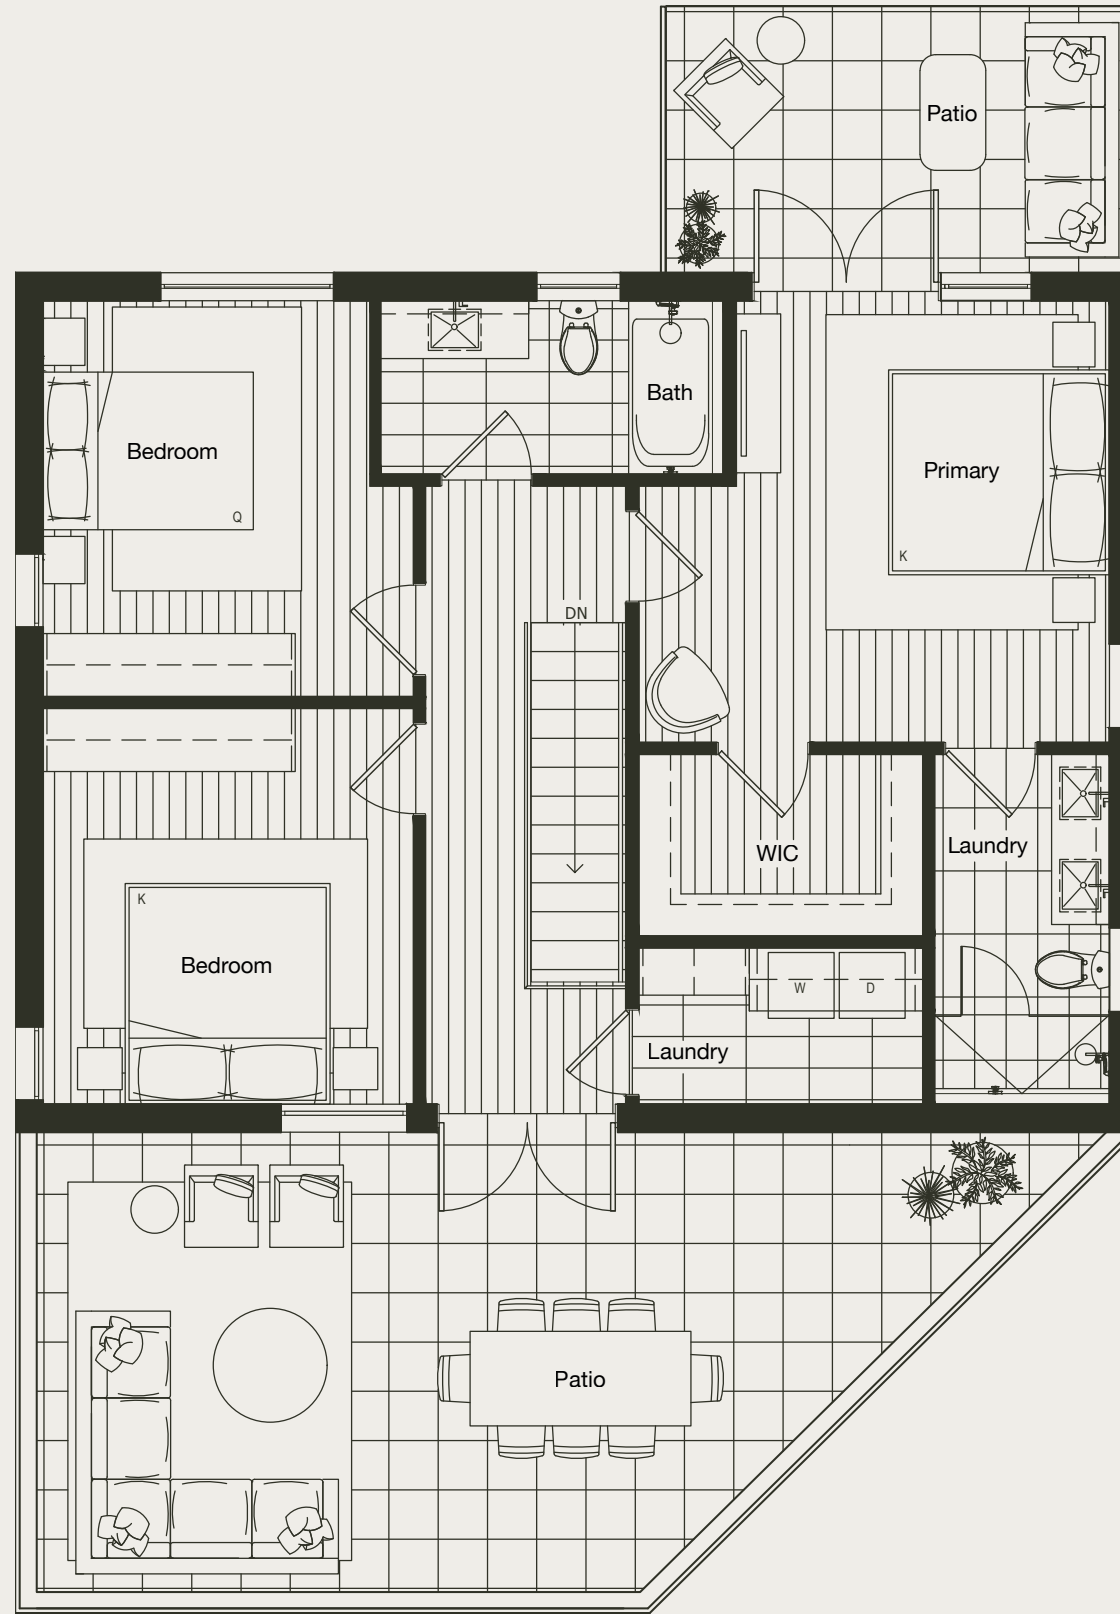

Residence 2

3 BED | 2.5 BATH

INTERIOR 1,514 SQFT

EXTERIOR 694 SQFT

TOTAL 2,208 SQFT

MAIN FLOOR

Residence 3

3 BED | 1 DEN | 2.5 BATH

INTERIOR 1,936 SQFT

EXTERIOR 781 SQFT

TOTAL 2,717 SQFT

MAIN FLOOR

SECOND FLOOR

THIRD FLOOR

Residence 4

3 BED | 2.5 BATH

INTERIOR 1,467 SQFT

EXTERIOR 261 SQFT

TOTAL 1,728 SQFT

MAIN FLOOR

Residence 5

3 BED | 1 DEN | 2.5 BATH

INTERIOR 1,781 SQFT

EXTERIOR 560 SQFT

TOTAL 2,341 SQFT

MAIN FLOOR

SECOND FLOOR