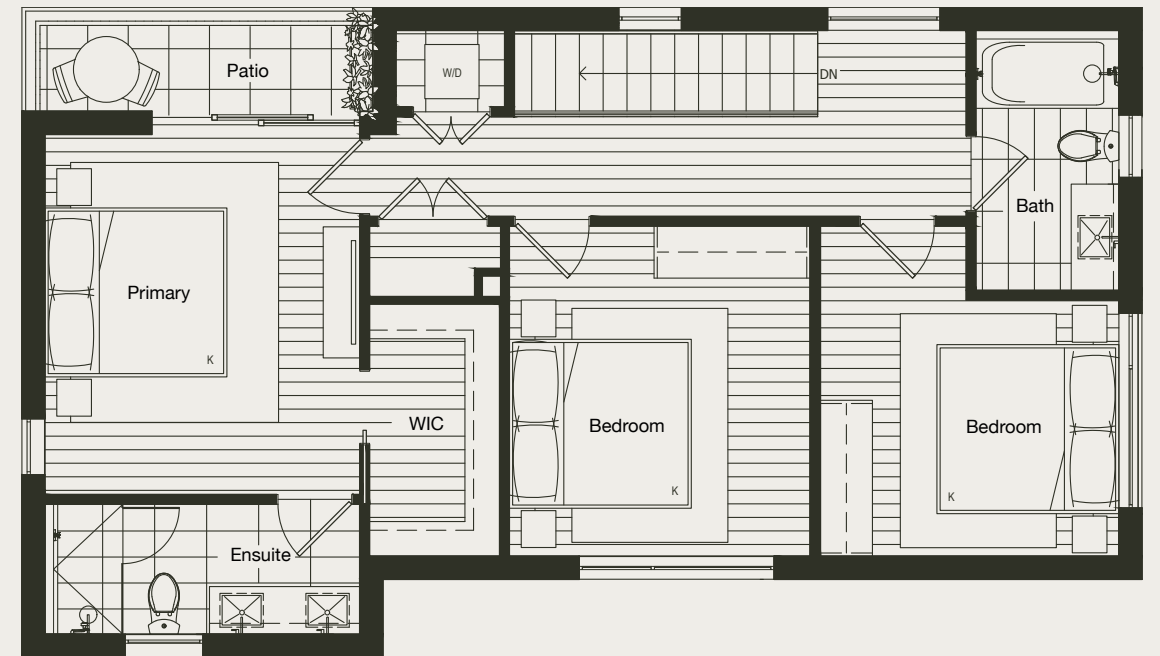

Residence 1

3 BED | 1 DEN | 2.5 BATH

INTERIOR 1,949 SQFT

EXTERIOR 746 SQFT

TOTAL 2,695 SQFT

MAIN FLOOR

SECOND FLOOR

THIRD FLOOR

Residence 2

3 BED | 2.5 BATH

INTERIOR 1,514 SQFT

EXTERIOR 694 SQFT

TOTAL 2,208 SQFT

MAIN FLOOR

Residence 3

3 BED | 1 DEN | 2.5 BATH

INTERIOR 1,936 SQFT

EXTERIOR 781 SQFT

TOTAL 2,717 SQFT

MAIN FLOOR

SECOND FLOOR

THIRD FLOOR

Residence 4

3 BED | 2.5 BATH

TOTAL 2,341 SQFT

MAIN FLOOR

SECOND FLOOR