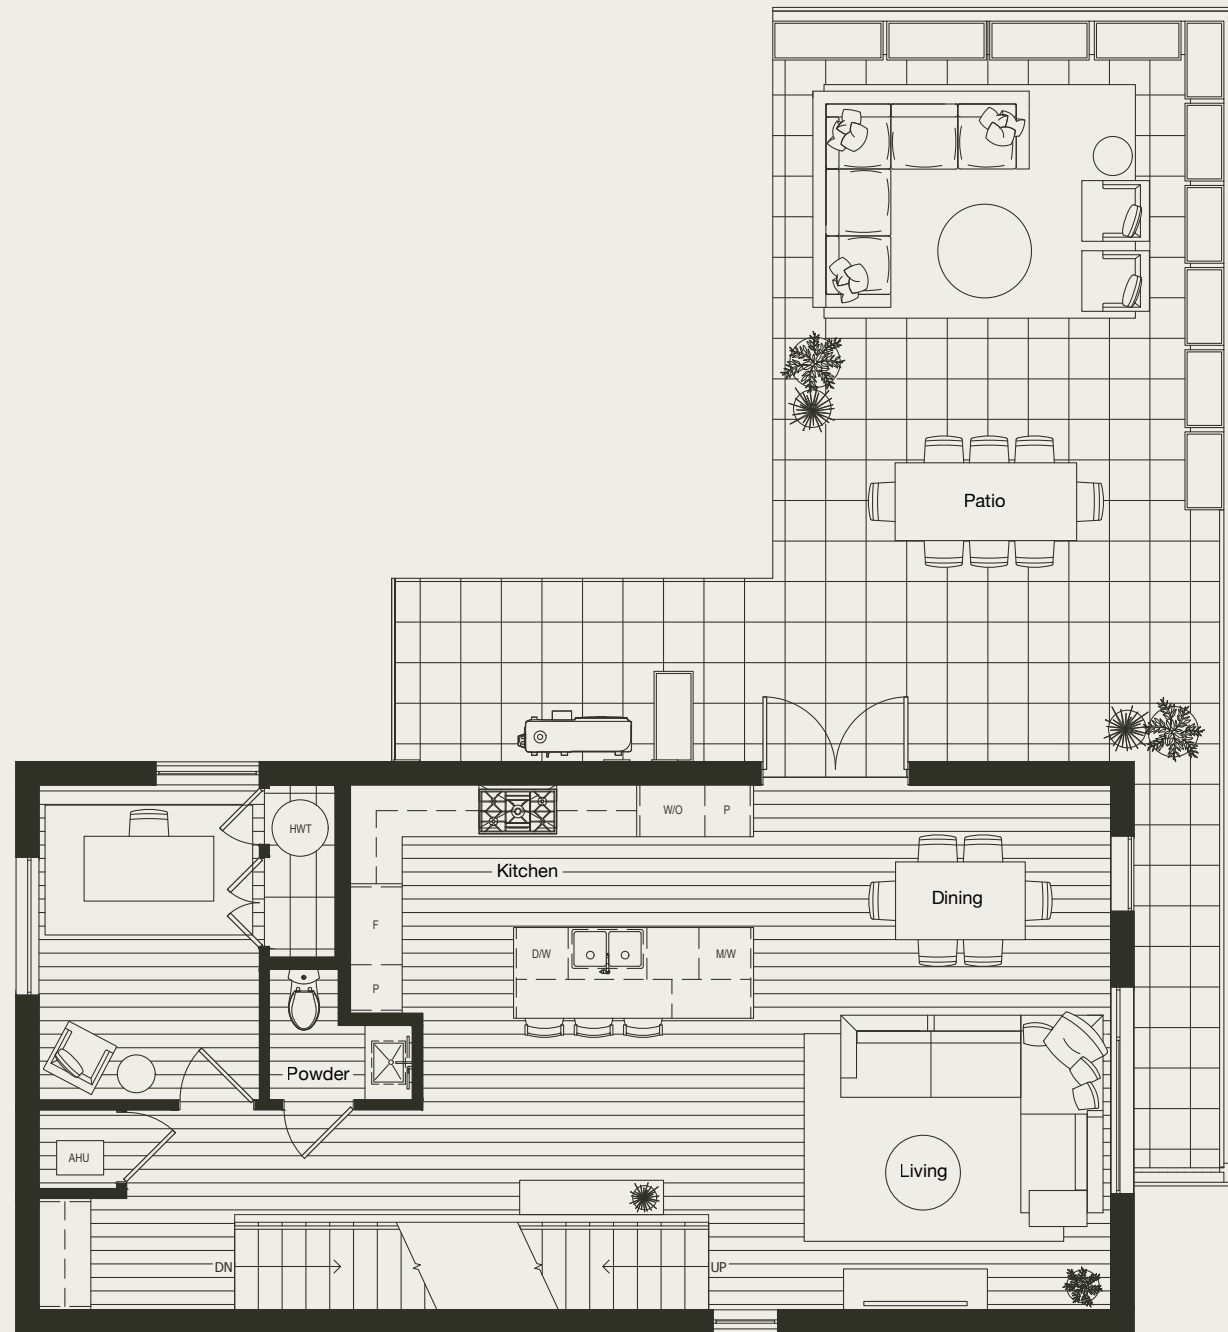

Residence 2

3 BED | 2.5 BATH

INTERIOR 1,514 SQFT

EXTERIOR 694 SQFT

TOTAL 2,208 SQFT

MAIN FLOOR

Residence 3

3 BED | 1 DEN | 2.5 BATH

INTERIOR 1,936 SQFT

EXTERIOR 781 SQFT

TOTAL 2,717 SQFT

MAIN FLOOR

SECOND FLOOR

THIRD FLOOR

Residence 4

3 BED | 2.5 BATH

INTERIOR 1,467 SQFT

EXTERIOR 261 SQFT

TOTAL 1,728 SQFT

MAIN FLOOR

Residence 5

3 BED | 1 DEN | 2.5 BATH

INTERIOR 1,781 SQFT

EXTERIOR 560 SQFT

TOTAL 2,341 SQFT

MAIN FLOOR

SECOND FLOOR