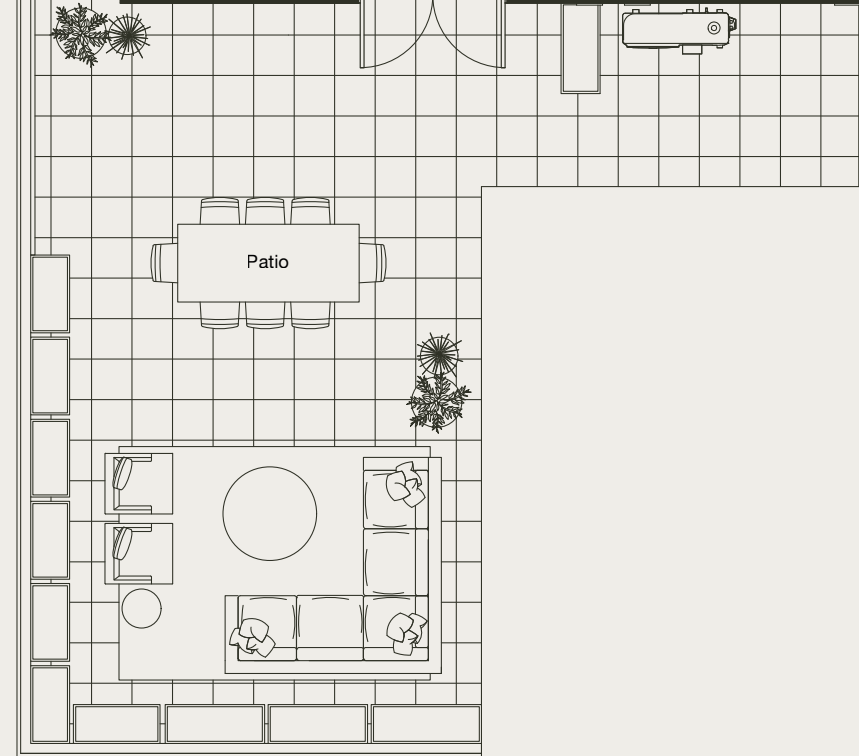

Residence 1

3 BED | 1 DEN | 2.5 BATH

INTERIOR 1,949 SQFT

EXTERIOR 746 SQFT

TOTAL 2,695 SQFT

MAIN FLOOR

SECOND FLOOR

THIRD FLOOR

Residence 2

3 BED | 2.5 BATH

INTERIOR 1,514 SQFT

EXTERIOR 694 SQFT

TOTAL 2,208 SQFT

MAIN FLOOR

Residence 3

3 BED | 1 DEN | 2.5 BATH

INTERIOR 1,936 SQFT

EXTERIOR 781 SQFT

TOTAL 2,717 SQFT

MAIN FLOOR

SECOND FLOOR

THIRD FLOOR

Residence 4

3 BED | 2.5 BATH

TOTAL 2,341 SQFT

MAIN FLOOR

SECOND FLOOR