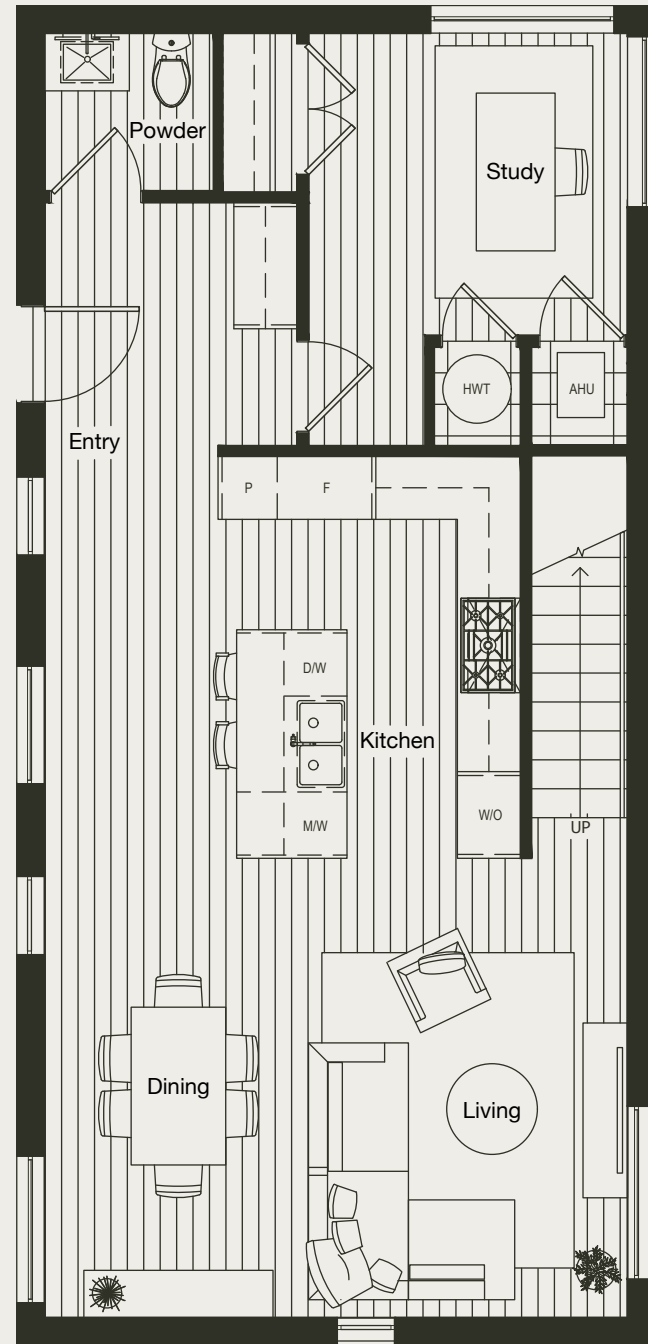

INTERIOR 1,936 SQFT

EXTERIOR 781 SQFT

TOTAL 2,717 SQFT

MAIN FLOOR

SECOND FLOOR

THIRD FLOOR

Residence 4

3 BED | 2.5 BATH

INTERIOR 1,467 SQFT

EXTERIOR 261 SQFT

TOTAL 1,728 SQFT

MAIN FLOOR

Residence 5

3 BED | 1 DEN | 2.5 BATH

INTERIOR 1,781 SQFT

EXTERIOR 560 SQFT

TOTAL 2,341 SQFT

MAIN FLOOR

SECOND FLOOR